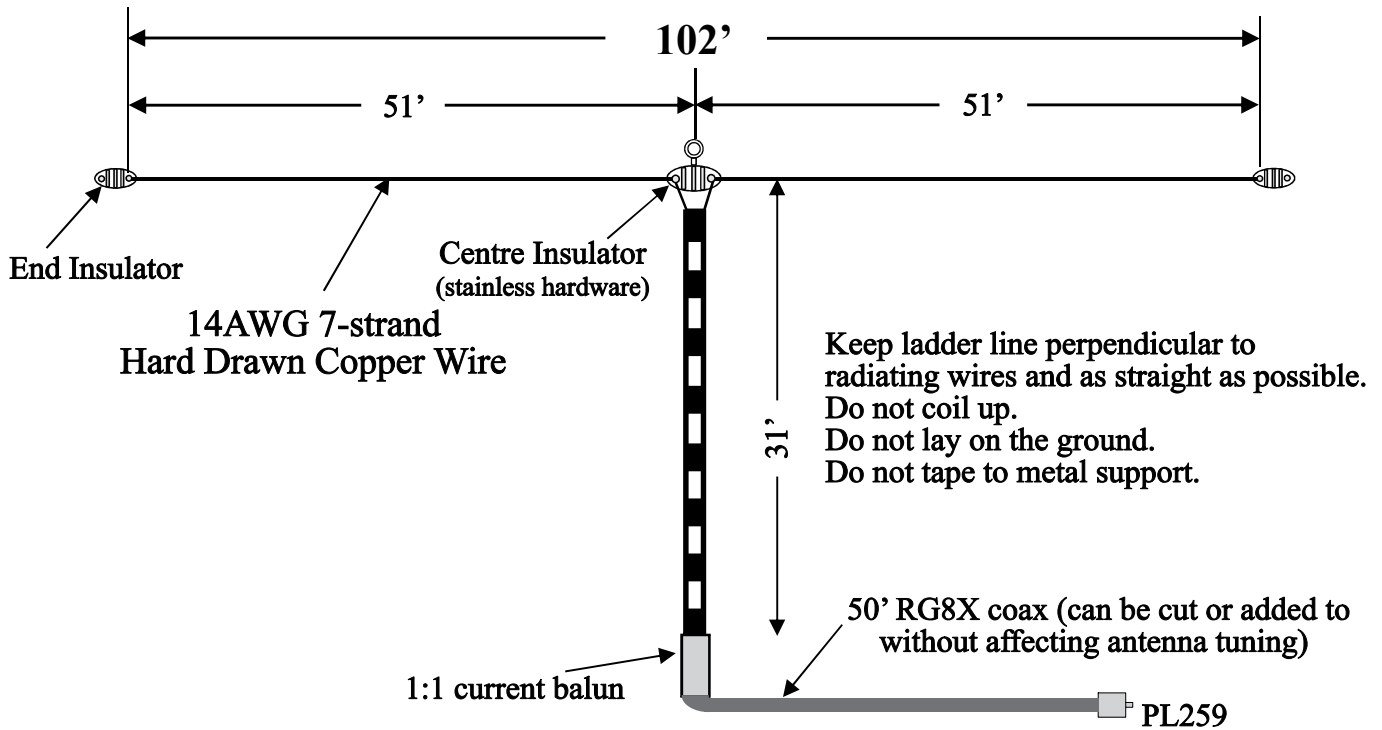

# G5RV Antenna - model G5RV-300AC

- Fully assembled and ready to install
- 10m thru 80m using an antenna tuner
- Centre fed with 300 Ohm ladder line
- Centre insulator includes eye hook for centre support
- High quality dog bone insulators
- Includes ladderline, 50' RG8X coax, PL259 connector