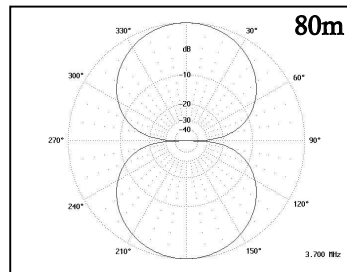

# G5RV Antenna - model G5RV-300AC

- Fully assembled and ready to install
- 10m thru 80m using an antenna tuner
- Centre fed with 300 Ohm ladder line
- Centre insulator includes eye hook for centre support
- High quality dog bone insulators
- Includes ladderline, 50' RG8X coax, PL259 connector

Free space horizontal radiation patterns