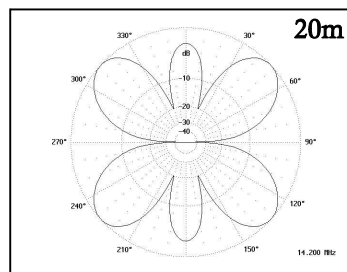

# G5RV Antenna - model G5RV-300AC

- Fully assembled and ready to install
- 10m thru 80m using an antenna tuner
- Centre fed with 300 Ohm ladder line
- Centre insulator includes eye hook for centre support
- High quality dog bone insulators
- Includes ladderline, 50' RG8X coax, PL259 connector

Free space horizontal radiation patterns