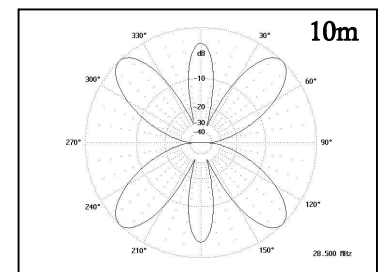

# G5RV Antenna - model G5RV-300AC

- Fully assembled and ready to install
- 10m thru 80m using an antenna tuner
- Centre fed with 300 Ohm ladder line
- Centre insulator includes eye hook for centre support
- High quality dog bone insulators
- Includes ladderline, 50' RG8X coax, PL259 connector

Free space horizontal radiation patterns