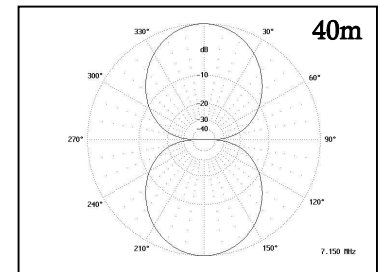

# G5RV Antenna - model G5RV-300AC

- Fully assembled and ready to install
- 10m thru 80m using an antenna tuner
- Centre fed with 300 Ohm ladder line
- Centre insulator includes eye hook for centre support
- High quality dog bone insulators
- Includes ladderline, 50' RG8X coax, PL259 connector

Free space horizontal radiation patterns